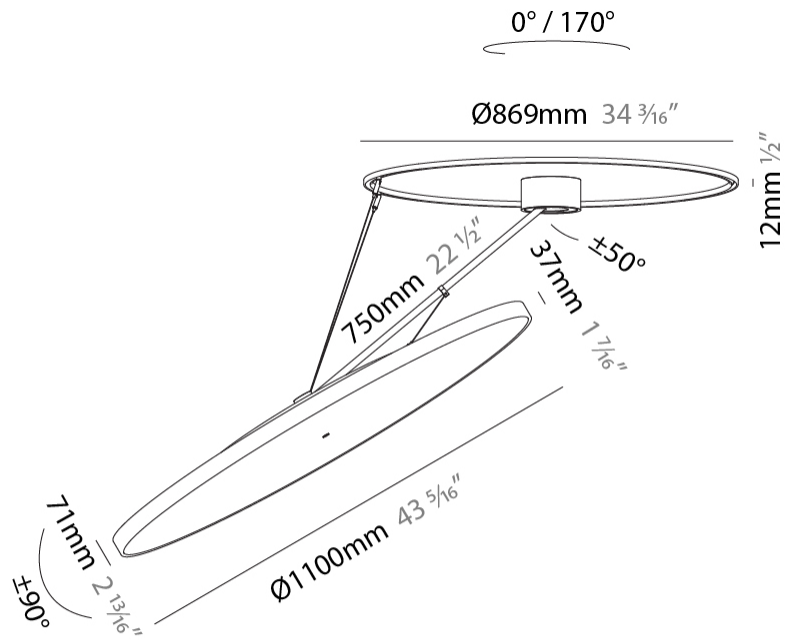

GENERAL

Series: Sign Diva Dancer
Subseries: Sign Diva Dancer
Partner: Prolicht
Division: Architectural
Installation: Suspension
Product Type: Pendant
Mounting Location: Ceiling
Light Distribution: Adjustable

PHYSICAL

Shape: Round
Diameter (mm): 1100
Diameter (in): 43 5/16
Height (mm): 870
Height (in): 34 1/4
Weight (kg): 15.8
Weight (lbs): 34.76
Diffuser: PMMA - Opal / Micro-Prism / Sparkling Secret / Vintage Industrial
Fixture Finish: SSR / BKV / CWI / CRY / HAB / UFT / ITA / RUA / FTG / MYG / LOD / PUS / FRO / FUP / KIA / POP / BLS / SPG / MEY / GOH / CHC / COM / ABZ / JAG / OBR / MOS / ROR
Fixture Material: PMMA / Extruded Aluminum / Steel

ELECTRICAL

Lamp Type: LED (Zhaga Standard)
Input Wattage (W): 169.4
Total Output Wattage (W): 135
Dimming: Tri-Mode (Non-Dimming and Phase Dimming (120Vac only) and 0-10V Dimming)
Driver Included: Yes
Driver Location: Integrated
Driver Type: Constant Current - Universal
Driver Class: Class 2
Input Voltage (V): 120 - 277
Constant Current (MA): 600

LED

Color Temperature (°K): 3000 / 3500 / 4000
Max. Delivered Lumen (lm): 19520 / 19933 / 20340
CRI: >90 CRI
Lamp Life (hrs): 50000

OPTICAL

Adjustability: Rotational Canopy 170°; Tilting Canopy ±50°; Tilting Head ±90°

RATINGS AND CERTIFICATIONS

Certified By: Certified for North American Standards
IP rating: IP20