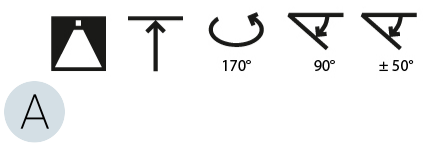

GENERAL

Series: Sign Diva Dancer
Subseries: Sign Diva Dancer
Partner: Prolicht
Division: Architectural
Installation: Suspension
Product Type: Pendant
Mounting Location: Ceiling
Light Distribution: Adjustable

PHYSICAL

Shape: Round
Diameter (mm): 1100
Diameter (in): 43 5/16
Height (mm): 870
Height (in): 34 1/4
Weight (kg): 15.8
Weight (lbs): 34.76
Diffuser: PMMA - Opal / Micro-Prism / Sparkling Secret / Vintage Industrial
Fixture Finish: SSR / BKV / CWI / CRY / HAB / UFT / ITA / RUA / FTG / MYG / LOD / PUS / FRO / FUP / KIA / POP / BLS / SPG / MEY / GOH / CHC / COM / ABZ / JAG / OBR / MOS / ROR
Fixture Material: PMMA / Extruded Aluminum / Steel

ELECTRICAL

Lamp Type: LED (Zhaga Standard)
Input Wattage (W): 169.4
Total Output Wattage (W): 135
Dimming: Tri-Mode (Non-Dimming and Phase Dimming (120Vac only) and 0-10V Dimming)
Driver Included: Yes
Driver Location: Integrated
Driver Type: Constant Current - Universal
Driver Class: Class 2
Input Voltage (V): 120 - 277
Constant Current (MA): 600

LED

Color Temperature (°K): 3000 / 3500 / 4000
Max. Delivered Lumen (lm): 19520 / 19933 / 20340
CRI: >90 CRI
Lamp Life (hrs): 50000

OPTICAL

Adjustability: Rotational Canopy 170°; Tilting Canopy ±50°; Tilting Head ±90°

RATINGS AND CERTIFICATIONS

Certified By: Certified for North American Standards
IP rating: IP20