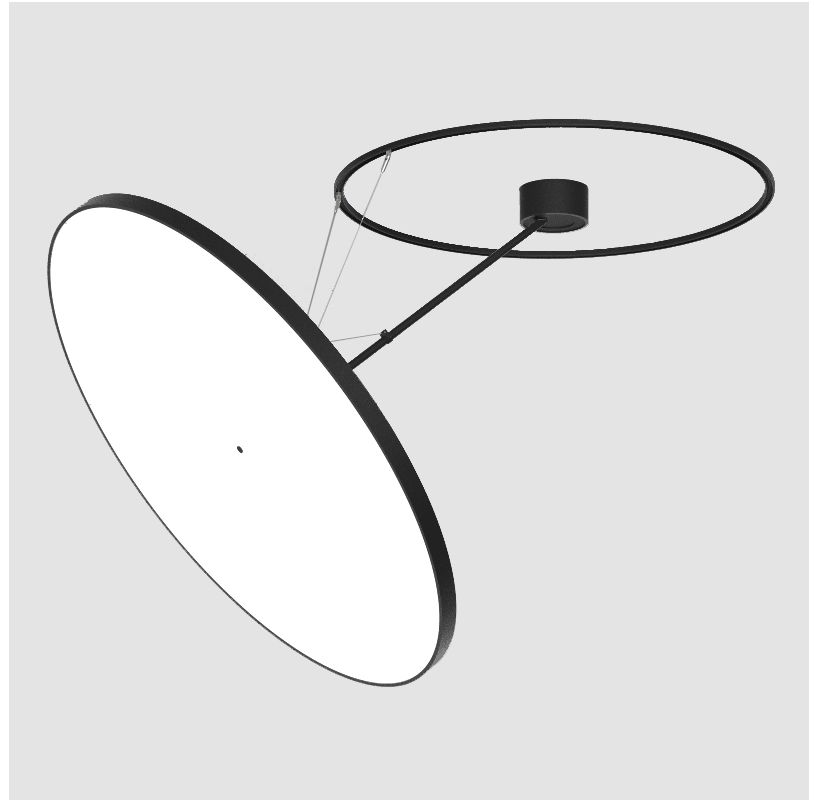

GENERAL

Series: Sign Diva Dancer
Subseries: Sign Diva Dancer
Partner: Prolicht
Division: Architectural
Installation: Suspension
Product Type: Pendant
Mounting Location: Ceiling
Light Distribution: Adjustable

PHYSICAL

Shape: Round
Diameter (mm): 1100
Diameter (in): 43 5/16
Height (mm): 870
Height (in): 34 1/4
Weight (kg): 15.8
Weight (lbs): 34.76
Diffuser: PMMA - Opal / Micro-Prism / Sparkling Secret / Vintage Industrial
Fixture Finish: SSR / BKV / CWI / CRY / HAB / UFT / ITA / RUA / FTG / MYG / LOD / PUS / FRO / FUP / KIA / POP / BLS / SPG / MEY / GOH / CHC / COM / ABZ / JAG / OBR / MOS / ROR
Fixture Material: PMMA / Extruded Aluminum / Steel

ELECTRICAL

Lamp Type: LED (Zhaga Standard)
Input Wattage (W): 169.4
Total Output Wattage (W): 135
Dimming: Tri-Mode (Non-Dimming and Phase Dimming (120Vac only) and 0-10V Dimming)
Driver Included: Yes
Driver Location: Integrated
Driver Type: Constant Current - Universal
Driver Class: Class 2
Input Voltage (V): 120 - 277
Constant Current (MA): 600

LED

Color Temperature (°K): 3000 / 3500 / 4000
Max. Delivered Lumen (lm): 19520 / 19933 / 20340
CRI: >90 CRI
Lamp Life (hrs): 50000

OPTICAL

Adjustability: Rotational Canopy 170°; Tilting Canopy ±50°; Tilting Head ±90°

RATINGS AND CERTIFICATIONS

Certified By: Certified for North American Standards
IP rating: IP20