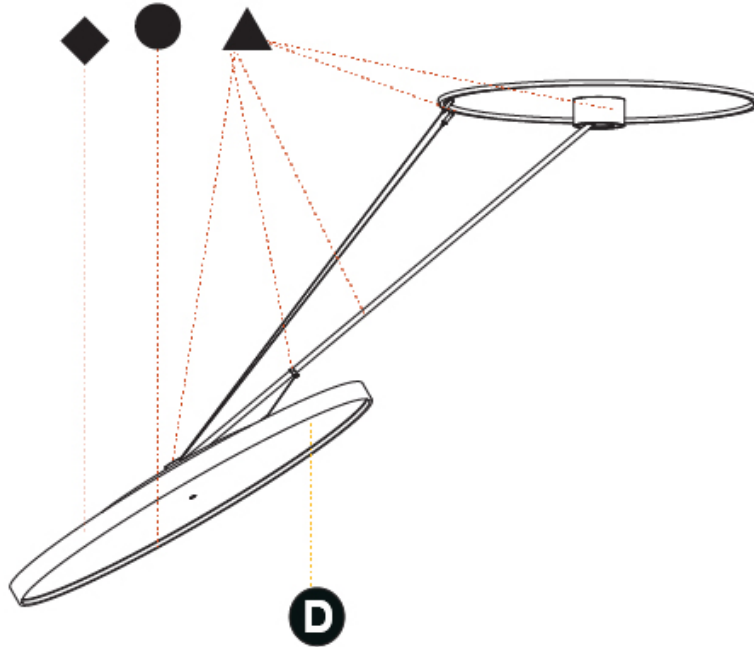

SIGN DIVA DANCER KORONA SUSPENSION

A30884-

PROJECT
TYPE
SPECIFIER
QUANTITY
DATE

A